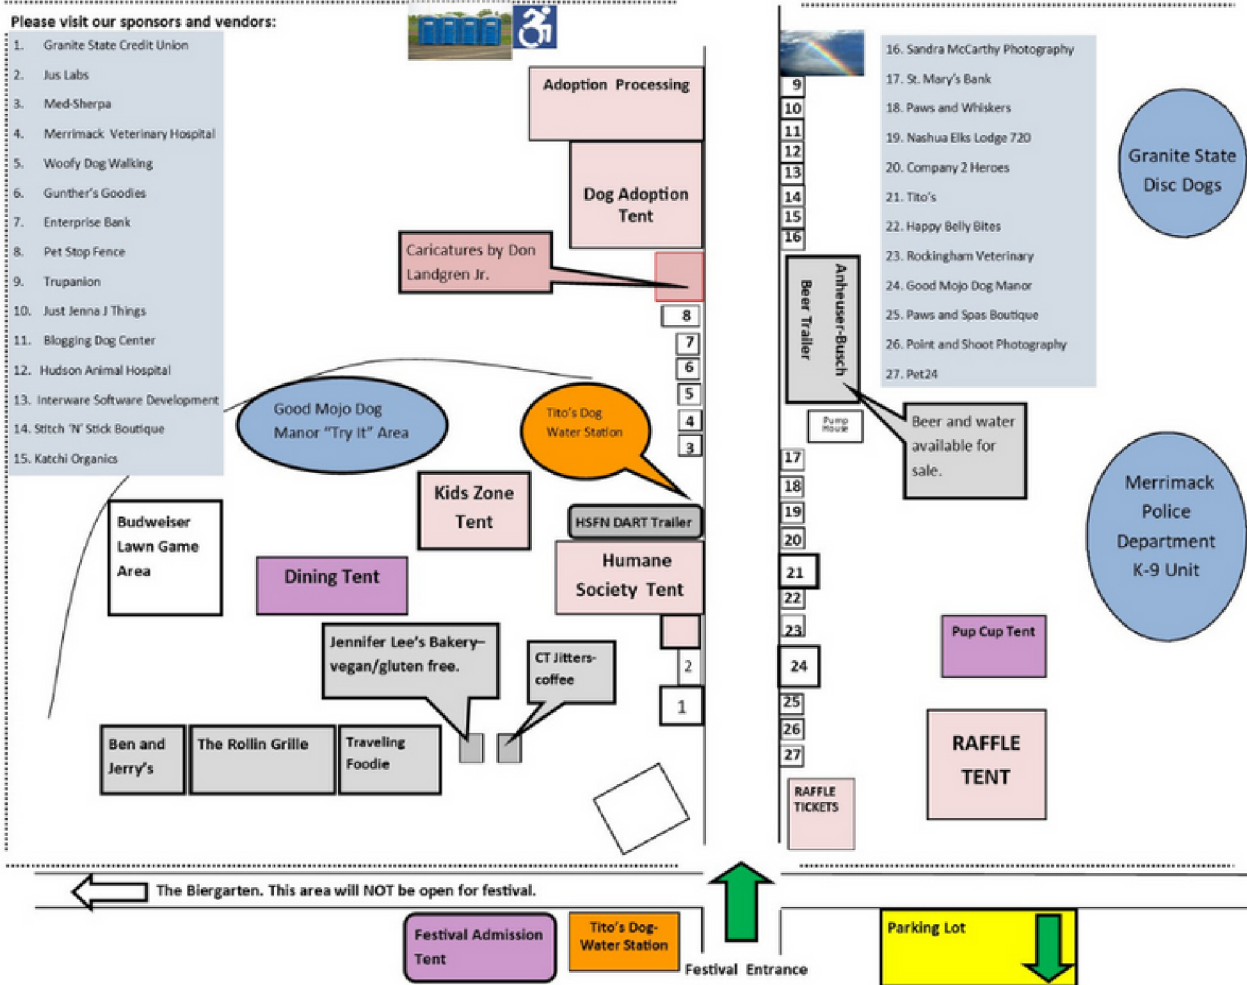

# 2022 Wags to Whiskers Festival Map

## Today's Event Schedule

**11:30am to 12:15pm** Granite State Disc Dogs  
*Located at the back field.*

**1pm to 1:45pm** Merrimack Police Department  
**K9 Demonstration**

**2pm to 2:30pm** Granite State Disc Dogs  
*Located at the back field.*

**2:30pm** Raffle Drawing  
*At Raffle Tent*  
*You DON'T need to be present to win.*

**2:45pm** Pup Cup Winners Announced  
*At The Pup Cup Tent*

**3pm** End of Events

## All-Day Activities

- **Meet & Greet Our Adoptable Pups**  
At the Dog Adoption Tent!
- **Visit the Caricaturist**  
\$10 donation requested.
- **Pup Cup Challenge**  
Safe skills challenge with a big and small dog to be crowned Pup Cup Champions!
- **Our Kids Zone**  
Full of carnival games & prizes!
- **Doggy "Try It" Area**  
For guests to try with their dogs courtesy of Good Mojo Dog Manor.
- **Raffle Tent**  
100 amazing baskets & items!
- **Visit our Food Trucks and Food Vendors**
- **Support our Pet-Friendly Vendors**  
with giveaways & merch for sale!
- **Support our HSFN Sponsors**  
Stop by their tables and say hello!